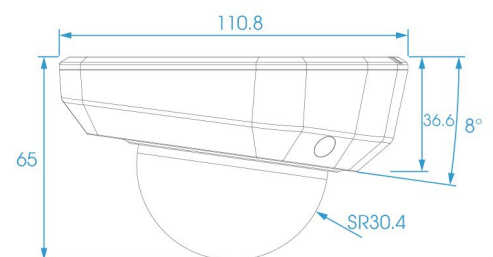

DIMENSIONS (mm)

SUPPORTED BROWSERS

	Model	MS-C2973-PB (2.0MP)	MS-C4473-PB (4.0MP)
Camera	Image Sensor	1/3" Progressive Scan CMOS	
	Min. Illumination	Color:0.005Lux@F1.2 B/W:0Lux with IR on	Color:0.008Lux@F1.2 B/W:0Lux with IR on
	WDR	Ultra WDR up to 120dB	
	Lens	3.6mm @F1.6	
	Mount	M12	
	Field of View	H67.2°(3.6mm)	
	Shutter Time	1/100000s~1/5s	
	IR Distance	Up to 20m	
	Day&Night	ICR Filter Auto Switch	
Video	Max Image Resolution	1920×1080	2592×1520
	Frame Rate	30fps(1920×1080), 30fps(1280×960), 30fps(1280×720), 30fps (704 × 576)	20fps(2592×1520), 30fps(2304×1296), 30fps(1920×1080), 30fps(1280×960), 30fps(1280×720), 30fps (704 × 576)
	Video Compression	H.265(HEVC)/H.264/MJPEG	
	Video Bit Rate	16Kbps~16Mbps (CBR/VBR Adjustable)	
	Image Setting	Brightness/Contrast/Saturation/Sharpness	
Network	Ethernet	1 RJ45 10M/100M Ethernet port	
	Network Storage	NAS(Support NFS, SMB/CIFS)	
	Protocol	TCP/IP, UDP, RTP, RTSP, RTCP, HTTP, HTTPS, DNS, DDNS, DHCP, FTP, NTP, SMTP, SNMP, UPnP, SIP, IPv6, PPPoE, VLAN	
Audio	Audio Streaming	Built-in Microphone	
	Audio Compression	G.711/AAC	
System	Storage	Support Micro SD/SDHC/SDXC Local Storage, up to 64G	
	Advanced Function	Motion Detection, Privacy Masking, Backlight Compensation, 3D-DNR, ROI	
	SIP/VoIP Support	Yes, Voice & Video-over-IP	
	Event Trigger	Motion Detection, Network Disconnection etc.	
	Event Action	FTP upload/ SMTP upload/ SD card record/ SIP Phone	
	System Compatibility	ONVIF Profile S	
General	Working Temperature	-30°C ~ 60°C	
	Working Humidity	0~90%(non-condensing)	
	Power Supply	PoE	
	Power Consumption	2.5W MAX	
		5W MAX (with IR on)	5.5W MAX (with IR on)
	Weather Proof	Up to IP67 rating for weather-resistant performance	
	Housing	Vandal-proof IK09-rated metal housing	
	Weight	500g	
	Dimensions	110.8mmX118.5mmX65mm	
Warranty	2 years		