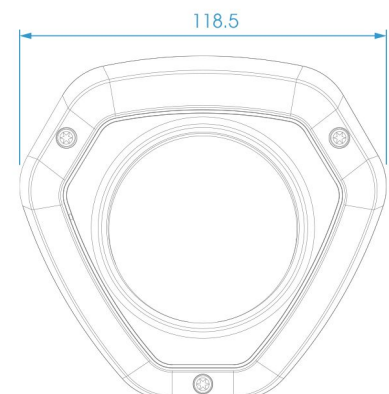

DIMENSIONS (mm)

SUPPORTED BROWSERS

	Model	MS-C2973-PB (2.0MP)	MS-C4473-PB (4.0MP)
Camera	Image Sensor	1/3" Progressive Scan CMOS	
	Min. Illumination	Color:0.005Lux@F1.2 B/W:0Lux with IR on	Color:0.008Lux@F1.2 B/W:0Lux with IR on
	WDR	Ultra WDR up to 120dB	
	Lens	3.6mm @F1.6	
	Mount	M12	
	Field of View	H67.2°(3.6mm)	
	Shutter Time	1/100000s~1/5s	
	IR Distance	Up to 20m	
	Day&Night	ICR Filter Auto Switch	
Video	Max Image Resolution	1920×1080	2592×1520
	Frame Rate	30fps(1920×1080), 30fps(1280×960), 30fps(1280×720), 30fps (704 × 576)	20fps(2592×1520), 30fps(2304×1296), 30fps(1920×1080), 30fps(1280×960), 30fps(1280×720), 30fps (704 × 576)
	Video Compression	H.265(HEVC)/H.264/MJPEG	
	Video Bit Rate	16Kbps~16Mbps (CBR/VBR Adjustable)	
	Image Setting	Brightness/Contrast/Saturation/Sharpness	
Network	Ethernet	1 RJ45 10M/100M Ethernet port	
	Network Storage	NAS(Support NFS, SMB/CIFS)	
	Protocol	TCP/IP, UDP, RTP, RTSP, RTCP, HTTP, HTTPS, DNS, DDNS, DHCP, FTP, NTP, SMTP, SNMP, UPnP, SIP, IPv6, PPPoE, VLAN	
Audio	Audio Streaming	Built-in Microphone	
	Audio Compression	G.711/AAC	
System	Storage	Support Micro SD/SDHC/SDXC Local Storage, up to 64G	
	Advanced Function	Motion Detection, Privacy Masking, Backlight Compensation, 3D-DNR, ROI	
	SIP/VoIP Support	Yes, Voice & Video-over-IP	
	Event Trigger	Motion Detection, Network Disconnection etc.	
	Event Action	FTP upload/ SMTP upload/ SD card record/ SIP Phone	
	System Compatibility	ONVIF Profile S	
General	Working Temperature	-30°C ~ 60°C	
	Working Humidity	0~90%(non-condensing)	
	Power Supply	PoE	
	Power Consumption	2.5W MAX	
		5W MAX (with IR on)	5.5W MAX (with IR on)
	Weather Proof	Up to IP67 rating for weather-resistant performance	
	Housing	Vandal-proof IK09-rated metal housing	
	Weight	500g	
	Dimensions	110.8mmX118.5mmX65mm	
Warranty	2 years		